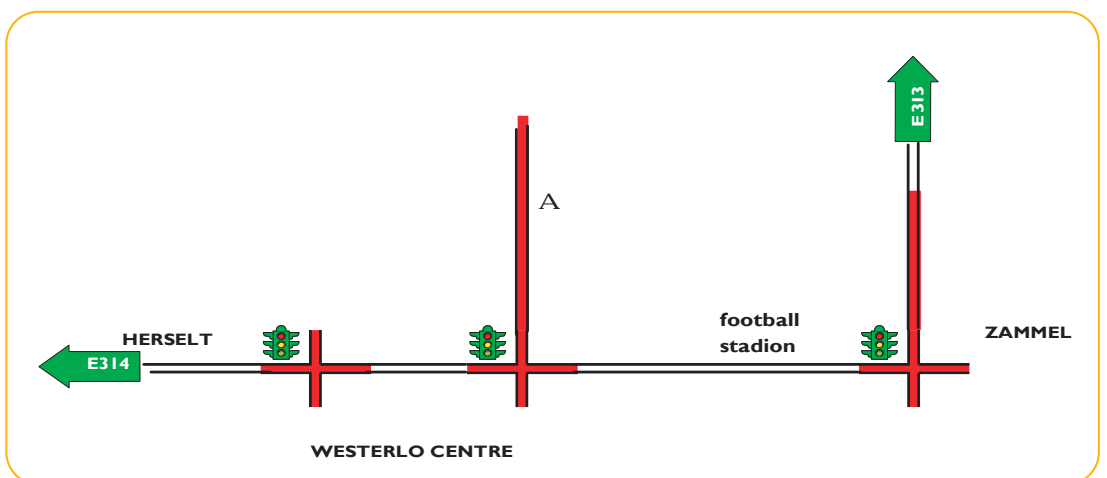

Directions to AMX Belgium

From Antwerp or Liège

- On the E 313 motorway, take exit 23.
- Coming from Antwerp, turn left direction Westerlo, Herselt, Aarschot.
- Coming from Liège, turn right, over the motorway, direction Westerlo, Herselt, Aarschot.
- Drive straight on, till the first traffic lights. (Zammel)
- Turn right at that intersection. Direction Westerlo, Herselt, Aarschot.
- Follow the road, past Westerlo football stadium, near Westerlo centre, to the first set of traffic lights.
- Turn right on that intersection (direction Tongerlo) on to Boerenkrijglaan
- You'll find AMX Belgium 400m on your right hand side.

From Brussels

- On the E 314 motorway, take exit 22 (Aarschot)
- Follow the direction to GEEL
- Pass through Herselt centre, still follow direction GEEL
- Arriving in the Westerlo area, still follow the GEEL direction until the second set of traffic lights
- Turn left at that intersection (direction Tongerlo) onto Boerenkrijglaan
- You'll find AMX Belgium 400m on your right hand side